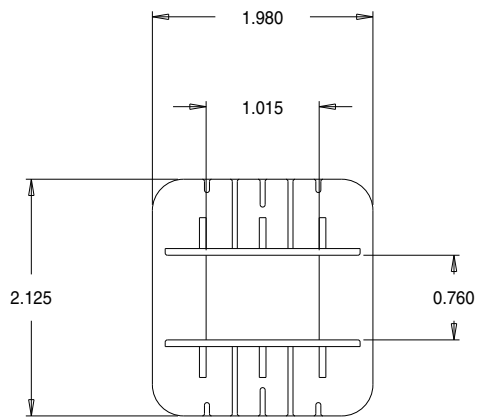

Part No. K01000

29 x 3/4" Double Section 'K' Range Bobbin

Dimensions in inches

Issue 1