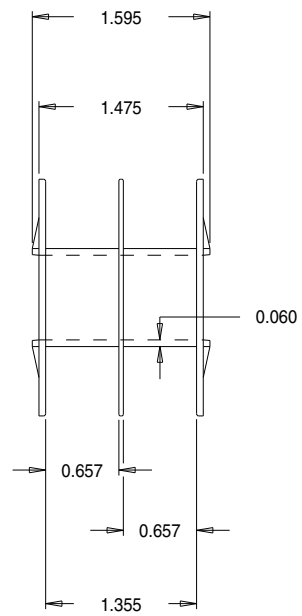

Part No. K01000

29 x 3/4" Double Section 'K' Range Bobbin

Dimensions in inches

Issue 1